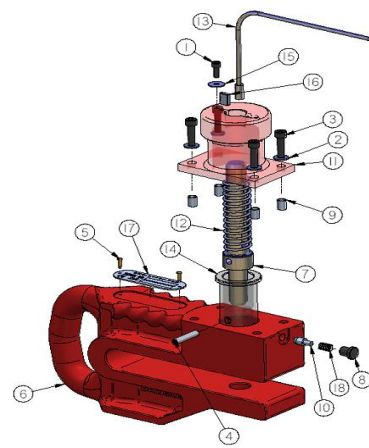

All Sizes of Ground Release Shackles