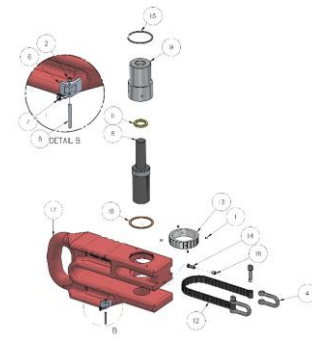

Shackle Spares Price List January 2019

40tonnes Shackle spares List Ref 6962A			List Price
Drq Ref	Quantity Part Name, Desc. Part Number		£
1	1 Threaded Pin 6912		£ 200.00
2	2 Small D Shackle 609		£ 9.10
3	2 Spring Pin OM04.020.22		£ 1.10
4	1 Pawl 627		£ 3.80
5	1 Pawl Spring 628		£ 3.80
6	1 M12x12 Flat Nose Grub Screw OM12.012.05		£ 1.10
7	1 Main Body 6902/A	XXXXXX	
8	1 Release Nut 6920		£ 331.00
9	1 Pivot Pin 6923		£ 7.00
10	1 Bearing Washer 6930		£ 44.00
11	2 Location Bar 6931		£ 30.00
12	1 Nylon Buffer Stop 6932R		£ 3.80
13	1 Ratchet Belt Assembly 6936A		£ 68.00
14	4 Plain Cup Point Set Screw OM16.016.05		£ 1.10
15	1 Guide Pin 6942		£ 21.00

25tonnes Shackle Spares

All Sizes of Ground Release Shackles		Shackle Ref				
Drq Ref	Quantity, Part Desc. Part Number	5983A/A	5984A/A	5985A/A	5986A/A	5987A/A
1	1 Socket Head Cap Screw OM06.016.02	£ 1.10				
2	4 Socket Head Cap Screw OM08.030.02	£ 1.10				
3	4 Washer OM08.000.20	£ 1.10				
4	1 Coiled Spring Pin OM08.040.36	£ 2.30				
5	2 No6 x 1/2" Rivet 1-204-00-01	£ 1.10				
6	1 EGRS Throat 5903 5904 5905 5906 5907	XXXXXX				
7	1 Plunger 5908	£ 115.00				
7	1 Plunger 5909		£ 122.00		£ 122.00	
7	1 Plunger 5913			£ 140.00		£ 140.00
8	1 M12 X 1.5 Plug 5915	£ 4.80				
9	4 Dowel Bushing 5916	£ 2.30				
10	1 Detent Pin 5919	£ 12.00				
11	1 Tube Assembly 5922A-B	£ 193.00				
12	1 Compression Spring 5926	£ 3.80				
13	1 Safety Pull Wire Assy 5930A	£ 28.00				
14	1 Sleeve 5931	£ 81.00				
15	1 M6 x Ø19 Washer 5936	£ 1.10				
16	1 Guide Key 5937	£ 9.10				
17	1 Shackle ID Plate 5938	XXXXXX				
18	1 Compression Spring 6935	£ 3.80				