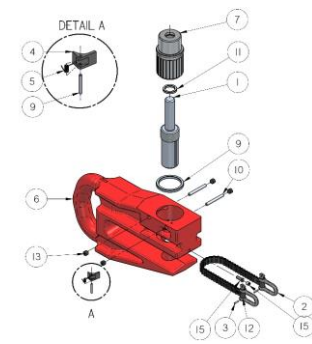

Shackle Spares Price List January 2019

40tonnes Shackle spares List Ref 6962A			List Price
Drq Ref	Quantity Part Name, Desc. Part Number		£
1	1 Threaded Pin 6912		£ 200.00
2	2 Small D Shackle 609		£ 9.10
3	2 Spring Pin OM04.020.22		£ 1.10
4	1 Pawl 627		£ 3.80
5	1 Pawl Spring 628		£ 3.80
6	1 M12x12 Flat Nose Grub Screw OM12.012.05		£ 1.10
7	1 Main Body 6902/A	XXXXXX	
8	1 Release Nut 6920		£ 331.00
9	1 Pivot Pin 6923		£ 7.00
10	1 Bearing Washer 6930		£ 44.00
11	2 Location Bar 6931		£ 30.00
12	1 Nylon Buffer Stop 6932R		£ 3.80
13	1 Ratchet Belt Assembly 6936A		£ 68.00
14	4 Plain Cup Point Set Screw OM16.016.05		£ 1.10
15	1 Guide Pin 6942		£ 21.00

40tonnes Shackle Spares